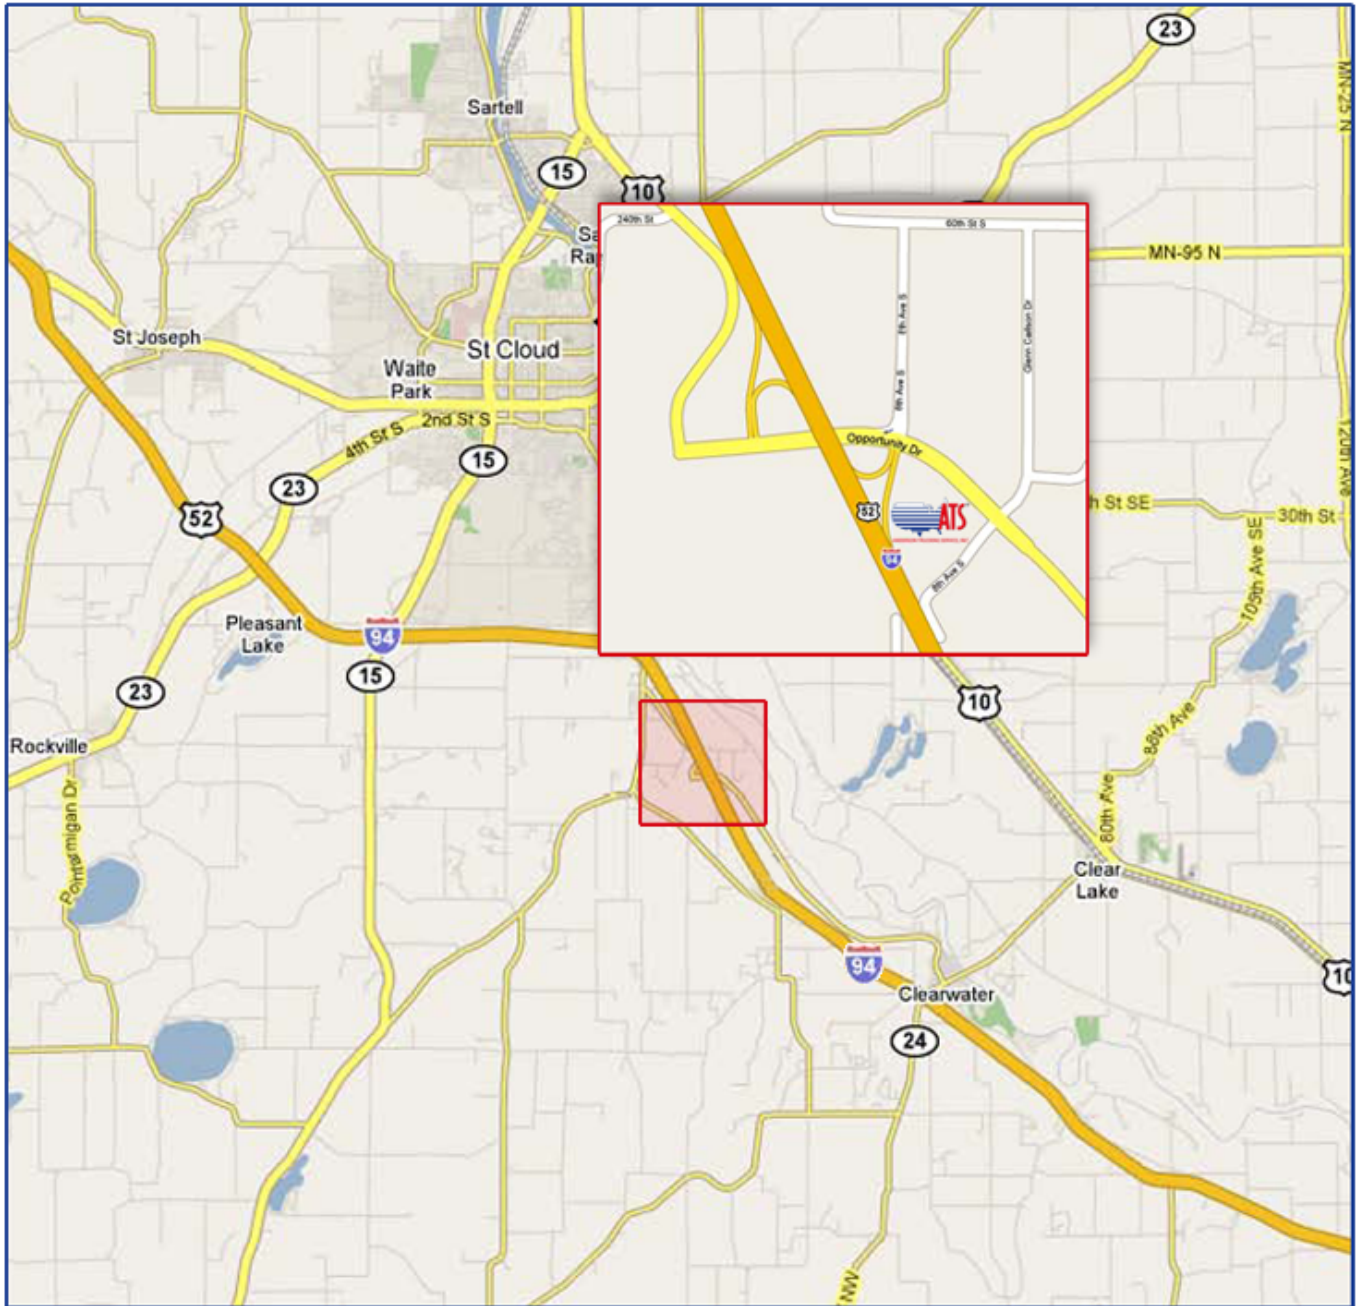

Directions to Anderson Trucking Service, Inc.

725 Opportunity Drive
St. Cloud, MN 56301
320-255-7400

From St. Cloud:

Take I-94W exit at Opportunity Drive
Left at Stop Sign. Proceed over bridge
Turn Right into Parking lot.

From Minneapolis Airport

Merge onto MN-5 W toward I-494 / BLOOMINGTON
Merge left onto I-494 W (26.8 miles)
Merge left onto I-94 W toward ST CLOUD (42.7 miles)
Exit at Opportunity Drive. Right at stop sign.
Right into Parking lot.

ALL TRUCKS USE ENTRANCE ON GLEN CARLSON DRIVE